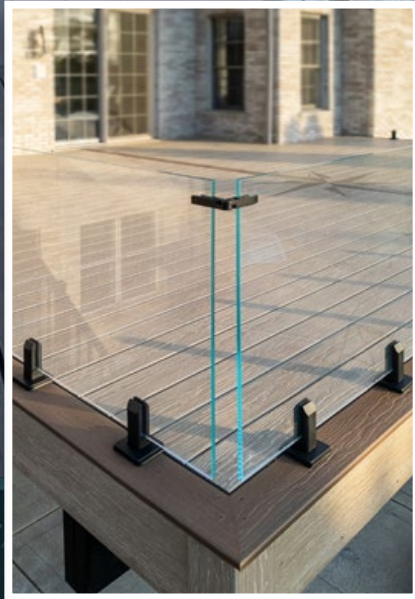

IG RAILING[®]

#1 Brand of Frameless Glass Railing

we created a

Style

that stands
above the rest.

frameless glass railings

illuminated.

Beautiful Frameless Glass day or night

IG Railing Spigots

- 2205 Duplex stainless steel
- Spigot walls are engineered with Honeycomb Technology™ for unparalleled strength
- Integrated LED core in the base of spigot for simple light installation and replacement
- Surface mount installation (top down)
- Matching cover plate made of 316 stainless steel
- Stainless steel reinforced shim plate to disperse the load of contact
- 4mm hex head machine screws for tightening glass
- 25 Year Limited Warranty

IG Railing Lighting

- Plug & Play Design
- Nearly unlimited colors with wheel remote
- Multiple mode settings
- WIFI ready on TUYA app

Lighting Kit Includes:

- (1) Transformer (U.S. plug)
- (1) Radio Frequency (RF) Driver
- (10) or (30) 10" extension light leads
- (10) or (30) LED bulbs (5")
- (1) RF color wheel remote
- (1) main power line with power junctions every 5'

IG Railing Glass

1/2" tempered glass for 36" & 42" rail heights available

- **Glass Widths:** 24", 30", 33", 36", 39", 42", 45", 48", 54".
- **Low Iron Glass:** Stunningly clear because it contains less than 1/10 of the iron present in typical clear glass. Traditional float glass will not be suitable to carry light and is not recommended to be used.
- **Dramatic Edge:** As its thickness increases, low iron glass gains a distinctive blue edge, while the transparency of the glass remains ultra-clear.
- **Customization:** is possible with glass etching services and glass etch acrylics to personalize or logo individual projects.