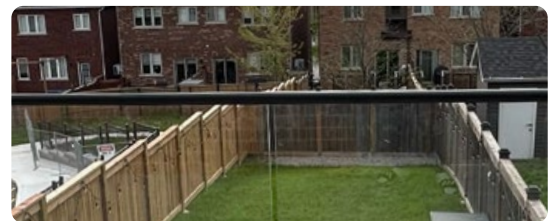

Available IG Top Rail

- Made of 316 stainless steel
- Available in polished stainless steel and matte black
- 3 meter lengths
- 25 Year Limited Warranty

For additional information email us at: info@IGrailing.com

www.IGrailing.com