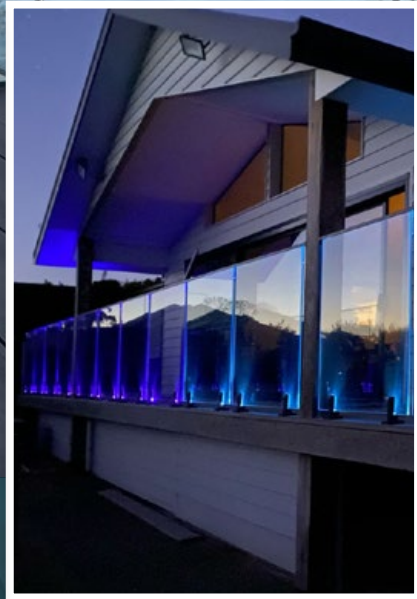

IG RAILING[®]

#1 Brand of Frameless Glass Railing

we created a

Style

that stands
above the rest.

frameless glass railings

illuminated.

Beautiful Frameless Glass day or night

IG Railing Spigots

- 2205 Duplex stainless steel
- Spigot walls are engineered with Honeycomb Technology™ for unparalleled strength
- Integrated LED core in the base of spigot for simple light installation and replacement
- Surface mount installation (top down)
- Matching cover plate made of 316 stainless steel
- Stainless steel reinforced shim plate to disperse the load of contact
- 4mm hex head machine screws for tightening glass
- 25 Year Limited Warranty